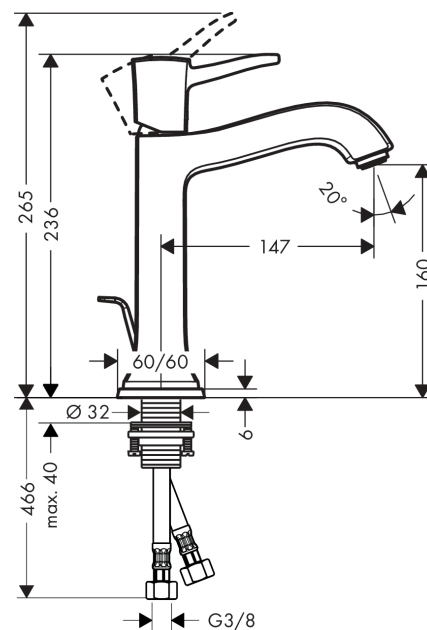

Metropol Classic

Single lever basin mixer 160 with lever handle for washbowls with pop-up waste set

Surfaces: **Chrome/Gold Optic** Article Number: **31302090**

Description

product features

- consists of: single lever basin mixer, waste set
- ComfortZone 160
- projection 147 mm
- normal spray
- flow rate at 3 bar: 5 l/min
- ceramic cartridge
- temperature limitation adjustable
- suitable for continuous flow water heaters
- pop-up waste set G 1¼
- material waste set: metal
- connection dimension: DN15

Technology

Product image

Scale drawing

Flowchart